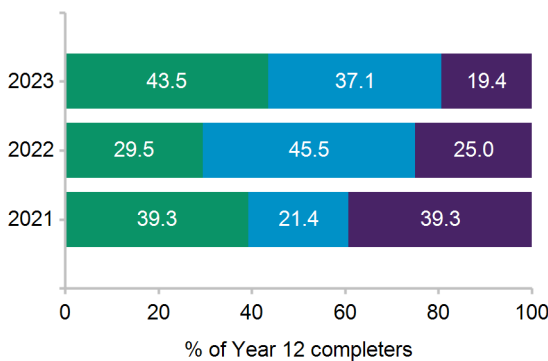

Engagement over time