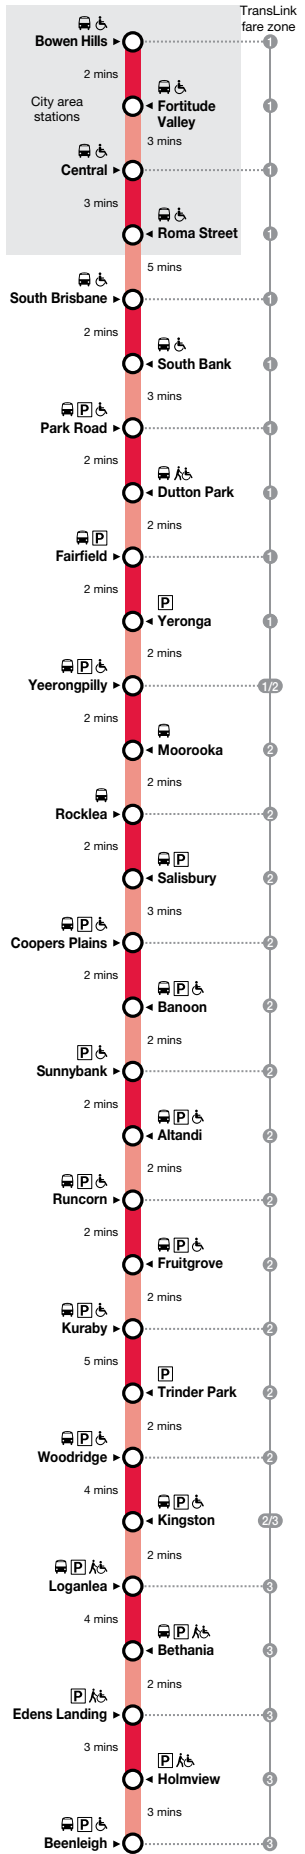

South East Queensland train network map

City to Beenleigh line information

Network map key

	Ferry Grove and Beenleigh lines		Transfer to other train services
	Shorncliffe and Cleveland lines		Transfer to busway services
	Airport and Gold Coast lines		Special fares apply
	Caboolture/Sunshine Coast and Ipswich/Rosewood lines		Wheelchair access
	Redcliffe Peninsula and Springfield lines		Assisted wheelchair access
	Doomben line		
	Special event service only		
	Route 649: Nambour-Caboolture railbus		

Line information key

	This station has a connecting bus service		Independent access
	Parking available		Assistance required

Notes

This map only shows connecting railbus services at train stations. These railbus services replace train services. Many more bus services are scheduled to connect with train services at most train stations.

Express services do not stop at all stations depicted on this map. Please refer to separate line timetables for details.

Most train stations have free park 'n' ride facilities.

For details visit translink.com.au or call 13 12 30 anytime.

Services to and from the airport stations are operated by Airtrain Citylink Limited ABN 98 066 543 315 pursuant to a contract for services with Queensland Rail.

† Services to and from Gympie North do not stop at Eagle Junction. Schematic map – not to scale.