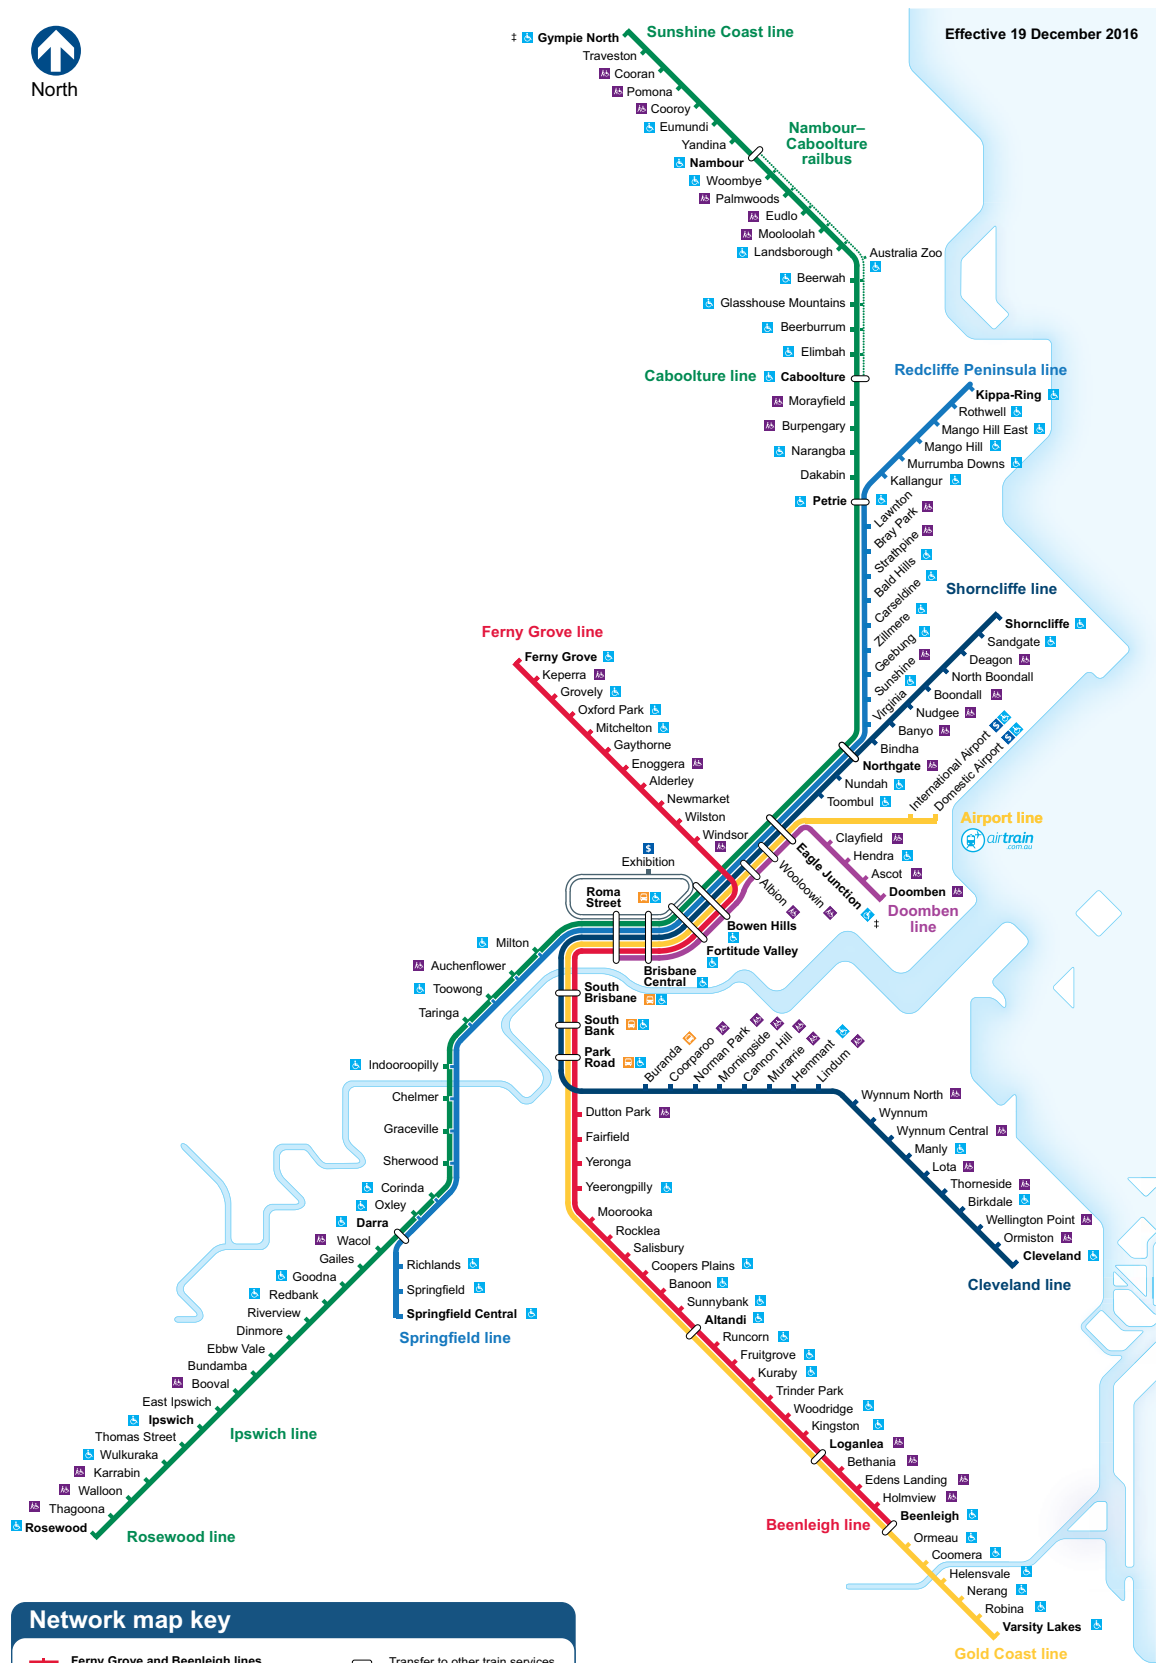

South East Queensland train network map

City to Beenleigh line information

Network map key

	Ferry Grove and Beenleigh lines		Transfer to other train services
	Shorncliffe and Cleveland lines		Transfer to busway services
	Airport and Gold Coast lines		Special fares apply
	Caboolture/Sunshine Coast and Ipswich/Rosewood lines		Wheelchair access
	Redcliffe Peninsula and Springfield lines		Assisted wheelchair access
	Doomben line		
	Special event service only		
	Route 649: Nambour-Caboolture railbus		

Line information key

	This station has a connecting bus service		Independent access
	Parking available		Assistance required

Notes

This map only shows connecting railbus services at train stations. These railbus services replace train services. Many more bus services are scheduled to connect with train services at most train stations.

Express services do not stop at all stations depicted on this map. Please refer to separate line timetables for details.

Most train stations have free park 'n' ride facilities.

For details visit translink.com.au or call 13 12 30 anytime.

Services to and from the airport stations are operated by Airtrain Citylink Limited ABN 98 066 543 315 pursuant to a contract for services with Queensland Rail.

† Services to and from Gympie North do not stop at Eagle Junction. Schematic map – not to scale.