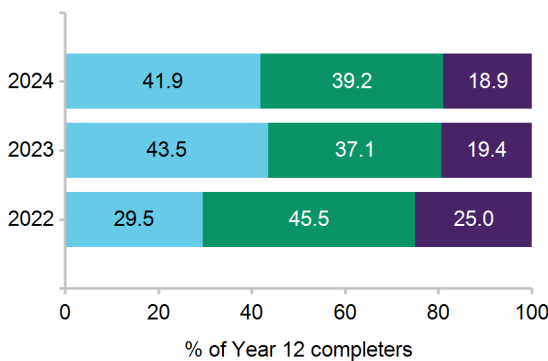

Next Step 2024 Post-School Destinations

Loganlea State High School

This is a summary of the post-school destinations of students from Loganlea State High School who completed Year 12 and gained a Senior Statement in 2023. The results are from the *Year 12 Completers Survey*, which is conducted approximately six months after students completed Year 12.

For more information about the survey visit the *Next Step* website www.qld.gov.au/nextstep. Regional and statewide reports will be available from October 2024.

77.1% response rate

74 out of 96 Year 12 completers from this school responded to the 2024 survey. Results may not be representative of all Year 12 completers at this school.

Post-school destinations

In 2024, 81.1% of Year 12 completers from Loganlea State High School were engaged in education, training or employment in the year after they completed school.

Of the 74 respondents, 41.9% continued in education and training. The most common study destination was bachelor degree.

A further 39.2% transitioned directly into paid employment only.

All Year 12 completers were assigned to a *main destination*. Respondents who were both studying and working are reported as being in education or training, including apprentices and trainees.

Engagement over time